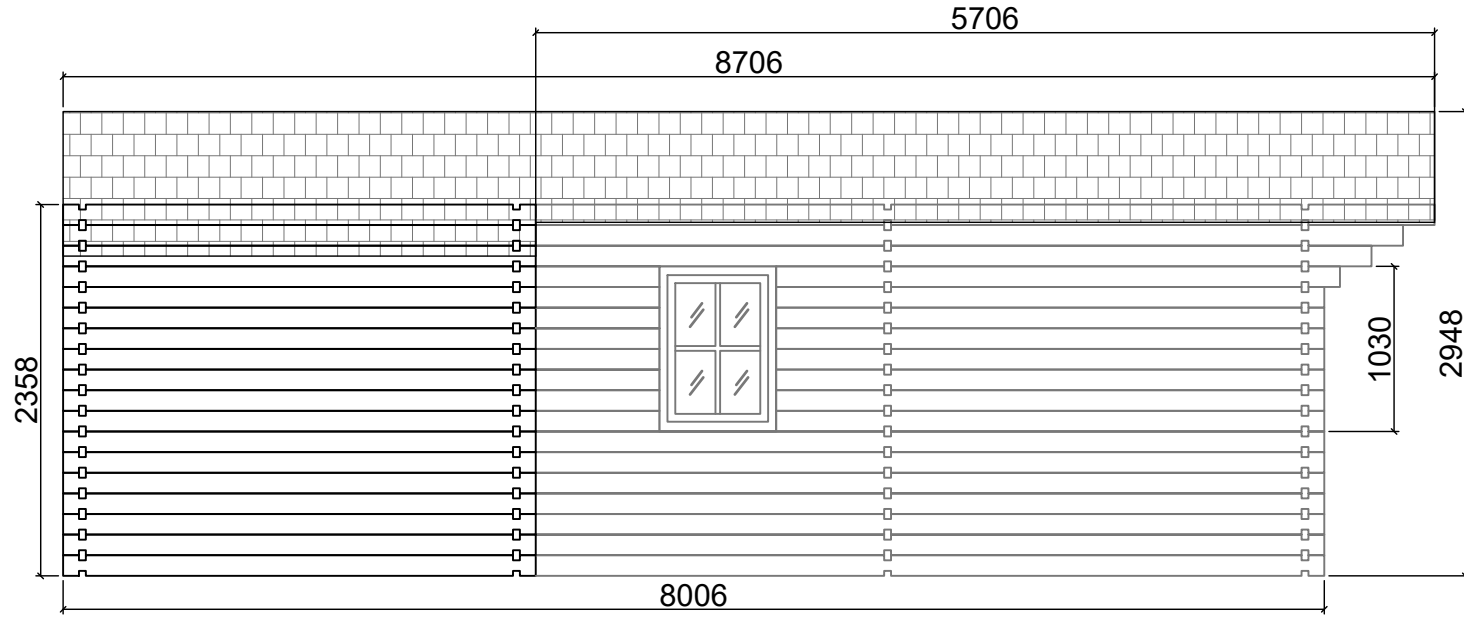

Floor plan

Nida 22
(6m x 8m) 44mm

Axis A

Axis D

Axis 1

Axis 6

Nida 22
(6m x 8m) 44mm