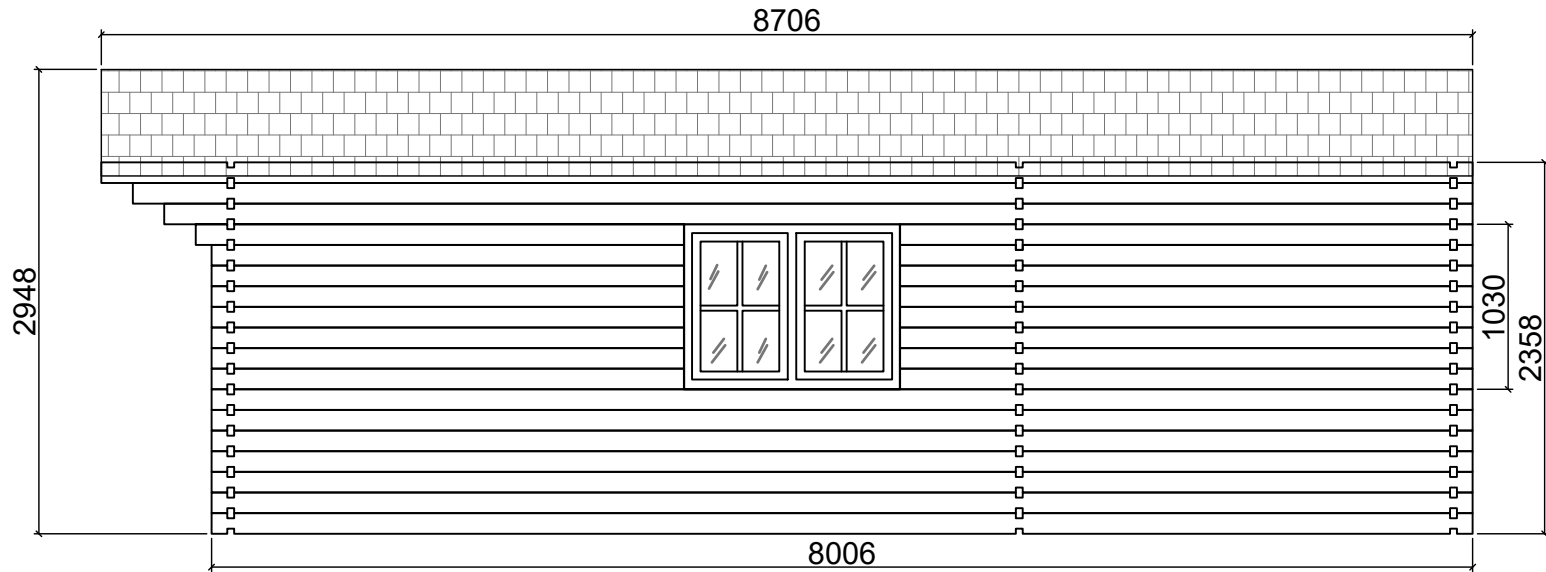

Floor plan

Nida 22
(6m x 8m) 44mm

Axis A

Axis D

Axis 1

Axis 6

Nida 22
(6m x 8m) 44mm